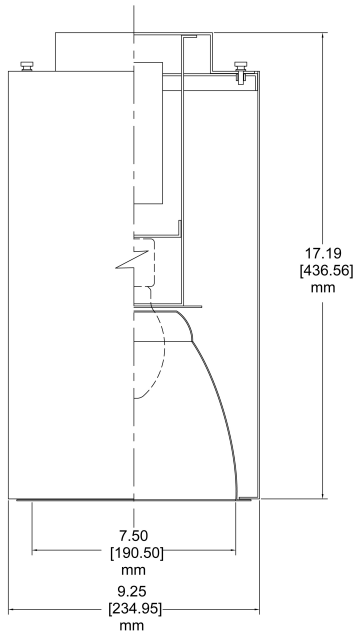

SURFACE SERIES

PROJECT _____

TYPE _____

8" CYLINDER HID MP-LAMP

FEATURES:

- LOW IRIDESCENT REFLECTOR
- HEAVY GAUGE SPUN ALUMINUM HOUSING
- SURFACE, WALL & PENDANT MOUNT AVAILABLE
- ELECTRONIC BALLAST STANDARD
- FACTORY PRE-WIRED FOR EASY INSTALLATION
- STANDARD COLORS: BLACK, BRONZE & WHITE
- FOR UL WET LOCATION CONSULT FACTORY