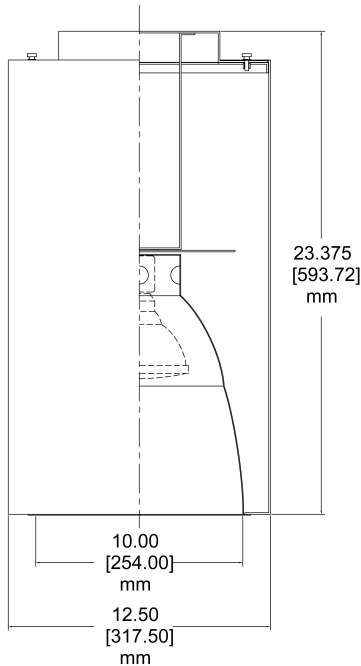

SURFACE SERIES

PROJECT _____
TYPE _____

10" CYLINDER INCAN PAR-LAMP

FEATURES:

- LOW IRIDESCENT REFLECTOR
- HEAVY GAUGE SPUN ALUMINUM HOUSING
- SURFACE, WALL & PENDANT MOUNT AVAILABLE
- FACTORY PRE-WIRED FOR EASY INSTALLATION
- STANDARD COLORS: BLACK, BRONZE & WHITE
- FOR UL WET LOCATION CONSULT FACTORY