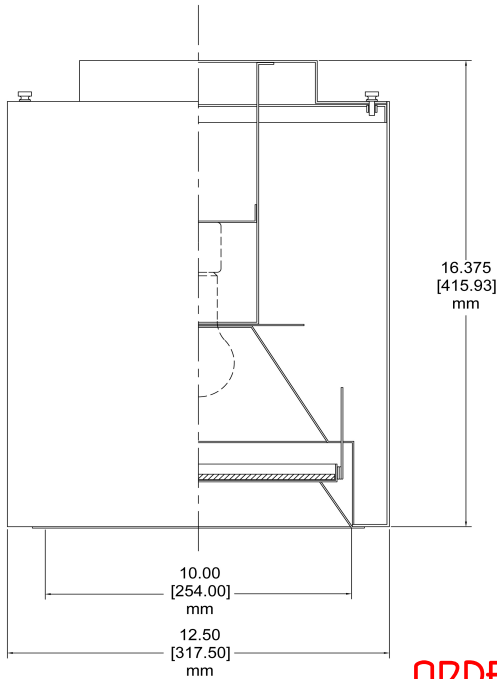

SURFACE SERIES

PROJECT _____

TYPE _____

10" CYLINDER INCAN A-LAMP LENSELIGHT

FEATURES:

- LOW IRIDESCENT REFLECTOR
- HEAVY GAUGE SPUN ALUMINUM HOUSING
- SURFACE, WALL & PENDANT MOUNT AVAILABLE
- FACTORY PRE-WIRED FOR EASY INSTALLATION
- STANDARD COLORS: BLACK, BRONZE & WHITE
- FOR UL WET LOCATION CONSULT FACTORY