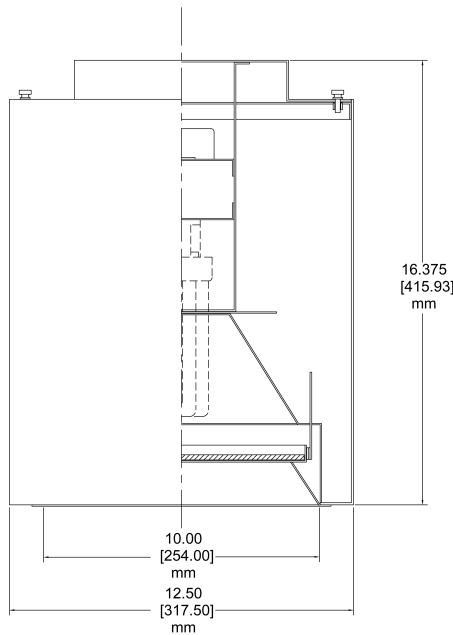

SURFACE SERIES

PROJECT _____

TYPE _____

10" CYLINDER CFL LENSLIGHT

FEATURES:

- LOW IRIDESCENT REFLECTOR
- HEAVY GAUGE SPUN ALUMINUM HOUSING
- SURFACE, WALL & PENDANT MOUNT AVAILABLE
- ELECTRONIC BALLAST STANDARD
- FACTORY PRE-WIRED FOR EASY INSTALLATION
- STANDARD COLORS: BLACK, BRONZE & WHITE
- FOR UL WET LOCATION CONSULT FACTORY

ORDER INFORMATION

MOUNT	SERIES	COLOR	LAMP	VOLTS	REFLECTOR	TRIM	LENS	OPTION	OPTION	OPTION
	CYL-VFL10									
S		MTL	1-18T	120/277	CL	CLW	CGL	DIMH	ETS	CP
P		WHT	1-26T		CWW	MWT	C73	DIMA	EM	WET
W		BLK	1-32T				FNL		F	
		BRZ	1-42T							
			1-57T							