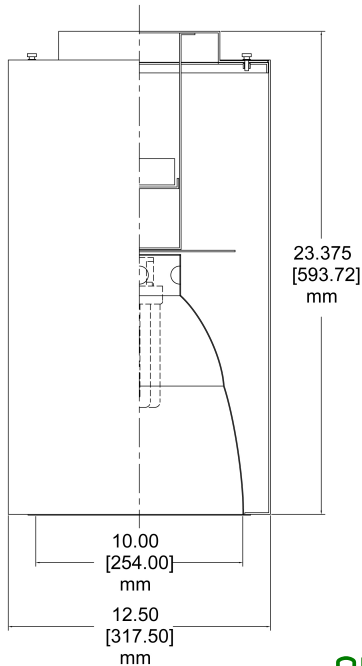

SURFACE SERIES

PROJECT _____

TYPE _____

10" CYLINDER CFL

FEATURES:

- LOW IRIDESCENT REFLECTOR
- HEAVY GAUGE SPUN ALUMINUM HOUSING
- SURFACE, WALL & PENDANT MOUNT AVAILABLE
- ELECTRONIC BALLAST STANDARD
- FACTORY PRE-WIRED FOR EASY INSTALLATION
- STANDARD COLORS: BLACK, BRONZE & WHITE
- FOR UL WET LOCATION CONSULT FACTORY