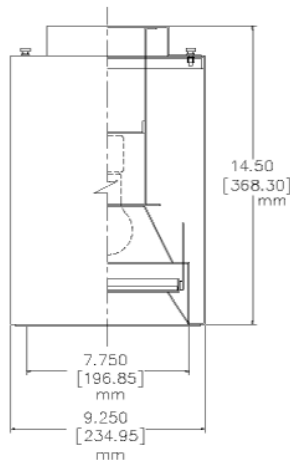

Surface Mount

7.5" Surface Incandescent A Lamp Cylinder

C-IAL7.5

- Low iridescent Alzak® reflector with polished self flange
- Texture white aluminum door
- Heavy gauge spun aluminum housing
- C73 low brightness lens
- Surface, wall and pendant mount available
- Medium base pulse rated socket
- Standard colors: bronze, black and white
- Factory pre wired for easy field installation
- UL 1598

Type	Cat. No.
_____	_____
Project:	_____
Notes:	_____

MOUNT	SERIES/SIZE	LAMP	COLOR	REFLECTOR	VOLTAGE
C	IAL 7.5	65W A19IF	SPECIFY	CL	120
C	IAL 7.5	75W A19IF	SPECIFY	CL	120
C	IAL 7.5	100W A19IF	SPECIFY	CL	120

options

☐ PBRD - PAINTED BRONZE	☐ BLK - BLACK POWDER COAT
☐ PWTD - PAINTED WHITE	☐ WHT - WHITE POWDER COAT
☐ PBLD - PAINTED BLACK	☐ S - SURFACE MOUNT
☐ BZBD - BRONZE BAFFLE	☐ W - WALL MOUNT
☐ BLBD - BLACK BAFFLE	☐ P - PENDANT MOUNT
☐ WTBD - WHITE BAFFLE	☐ C73 - PATTERN 73 LOW BRIGHTNESS LENS
☐ TP - TAMPER PROOF DOOR	☐ DO - DROP OPAL LENS
☐ MWT - MATTE WHITE TRIM FLANGE	☐ FF - FRESNEL LENS

C-IAL7.5 - _____ - _____ - _____ - _____
TYPE LAMP REFLECTOR VOLTAGE OPTIONS