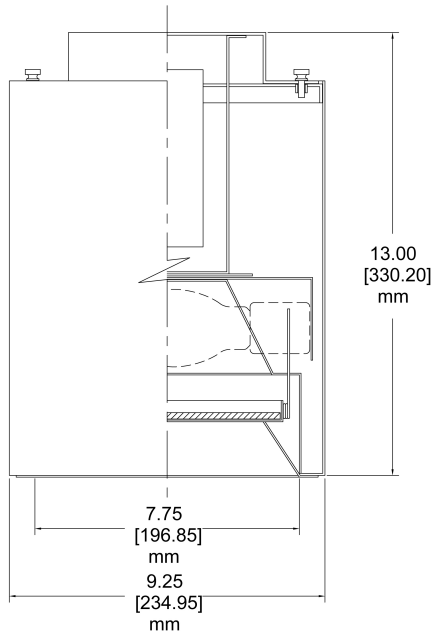

SURFACE SERIES

PROJECT _____

TYPE _____

8" CYLINDER HID MP-LAMP LENS LIGHT

FEATURES:

- LOW IRIDESCENT REFLECTOR
- HEAVY GAUGE SPUN ALUMINUM HOUSING
- SURFACE, WALL & PENDANT MOUNT AVAILABLE
- ELECTRONIC BALLAST STANDARD
- FACTORY PRE-WIRED FOR EASY INSTALLATION
- STANDARD COLORS: BLACK, BRONZE & WHITE
- FOR UL WET LOCATION CONSULT FACTORY