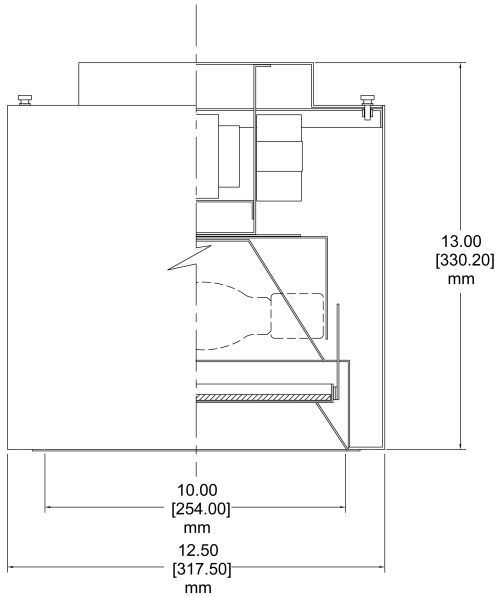

SURFACE SERIES

PROJECT _____

TYPE _____

10" CYLINDER HID MP-LAMP LENS LIGHT

FEATURES:

- LOW IRIDESCENT REFLECTOR
- HEAVY GAUGE SPUN ALUMINUM HOUSING
- SURFACE, WALL & PENDANT MOUNT AVAILABLE
- ELECTRONIC BALLAST STANDARD
- FACTORY PRE-WIRED FOR EASY INSTALLATION
- STANDARD COLORS: BLACK, BRONZE & WHITE
- FOR UL WET LOCATION CONSULT FACTORY