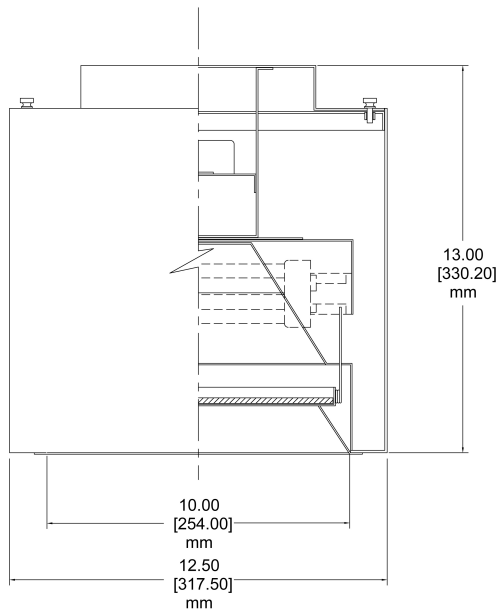

SURFACE SERIES

PROJECT _____

TYPE _____

10" CYLINDER CFL LENSLIGHT

FEATURES:

- LOW IRIDESCENT REFLECTOR
- HEAVY GAUGE SPUN ALUMINUM HOUSING
- SURFACE, WALL & PENDANT MOUNT AVAILABLE
- ELECTRONIC BALLAST STANDARD
- FACTORY PRE-WIRED FOR EASY INSTALLATION
- STANDARD COLORS: BLACK, BRONZE & WHITE
- FOR UL WET LOCATION CONSULT FACTORY